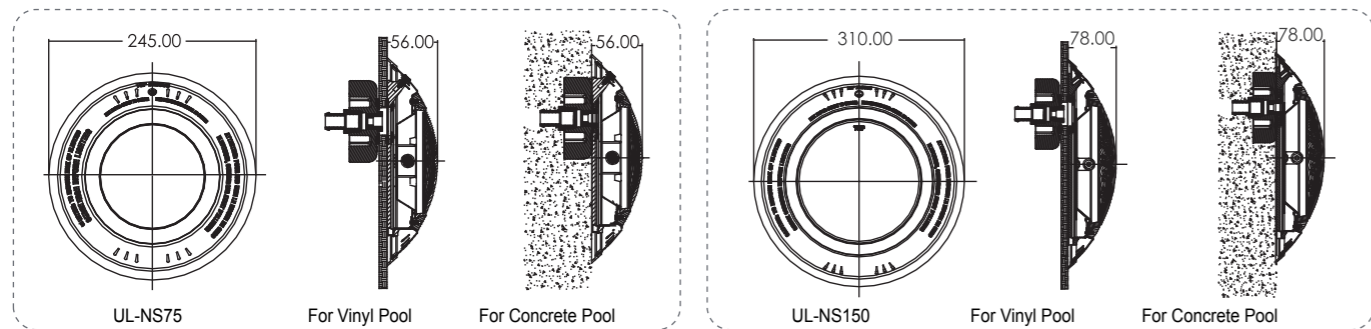

Underwater Light NS75/NS150 SERIES

Model: UL-NS150

NS75/NS150 Series

Waterproof Standard	Material
IP68	Stainless Steel AISI 304
Cable	Installation
2.5m	Wall Mounted (Flat Type)

UL White

Product Information

Light Mounting Set for Concrete Liner Pool

Features

1. For Concrete Liner Pool Mounting
2. Suitable for the Light Models below
E-Lumen series LED-P100 UL-P100
LED-CP100 UL-CP100 LED-TP100
UL-TP100 UL-NS75 UL-NS150