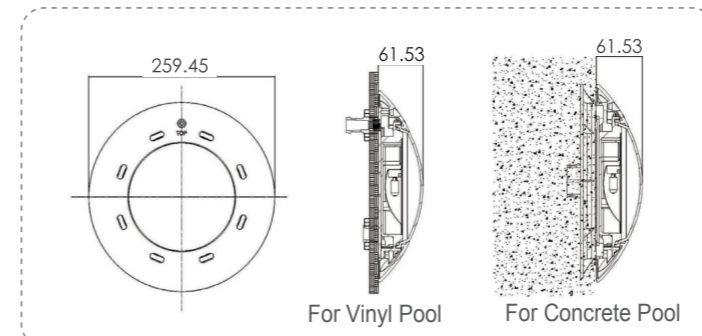

Underwater Light TP100 SERIES P100 SERIES

Waterproof Standard
IP68

Cable
2.5m

Material
ABS + UV stabilizer

Installation
Wall Mounted (Flat Type)

TP100 Series

Product Information

Code	Model	Light	Watt/ Voltage	Color	Illumiance (lux)
88040602	UL-TP100	Halogen Light Bulb	75W/12V	Color lens,Red/Green/Blue	400(red), 300(green), 240(blue), 680(no lens)
88040652W	LED-TP100	198 LEDs Light Panel	8W/12V	Cool White	180(cool white)
88040652C	LED-TP100	198 LEDs Light Panel	8W/12V	Auto color changing	250(color)
88040652B	LED-TP100	198 LEDs Light Panel	8W/12V	Blue	120(blue)

TP100 Series LED Light Color Changing:

Waterproof Standard
IP68

Cable
2.5m

Material
ABS + UV stabilizer

Installation
Wall Mounted (Flat Type)

P100 Series

Product Information

Code	Model	Light	Watt/ Voltage	Color	Illumiance (lux)
88041902	UL-P100	Halogen Light Bulb	75W/12V	Color lens,Red/Green/Blue	300(red),260(green), 180(blue), 480(no lens)
88041952W	LED-P100	198 LEDs Light Panel	8W/12V	Cool White	180(cool white)
88041952C	LED-P100	198 LEDs Light Panel	8W/12V	Auto color changing	250(color)
88041952B	LED-P100	198 LEDs Light Panel	8W/12V	Blue	120(blue)

Underwater Light CP100 SERIES

Waterproof Standard
IP68

Cable
2.5m

Material
ABS with UV Stabilizer

Installation
Wall Mounted (Flat Type)

CP100 Series

Product Information

Code	Model	Light	Watt/ Voltage	Color	Illumiance (lux)
88047806	UL-CP100	Halogen Light Bulb	75W/12V	White	480
88047968	LED-CP100	102 LEDs Light Panel	8W/12V	White	300
88047977	LED-CP100	102 LEDs Light Panel	8W/12V	Auto color changing	300
88047976	LED-CP100	198 LEDs Light Panel	8W/12V	White	470
88047978	LED-CP100	198 LEDs Light Panel	8W/12V	Auto color changing	470

CP100 Series LED Light Color Changing:

LEDs Panel & Light Bulb for TP100 / P100