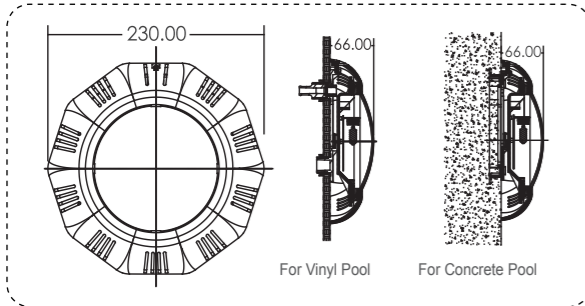

Underwater Light TP100 SERIES P100 SERIES

Waterproof Standard
IP68

Cable
2.5m

Material
ABS + UV stabilizer

Installation
Wall Mounted (Flat Type)