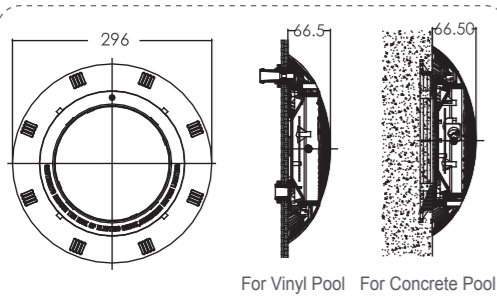

TP100 Series LED Light Color Changing:

Waterproof Standard
IP68

Cable
2.5m

Material
ABS + UV stabilizer

Installation
Wall Mounted (Flat Type)

P100 Series

Model: LED-P100

Product Information